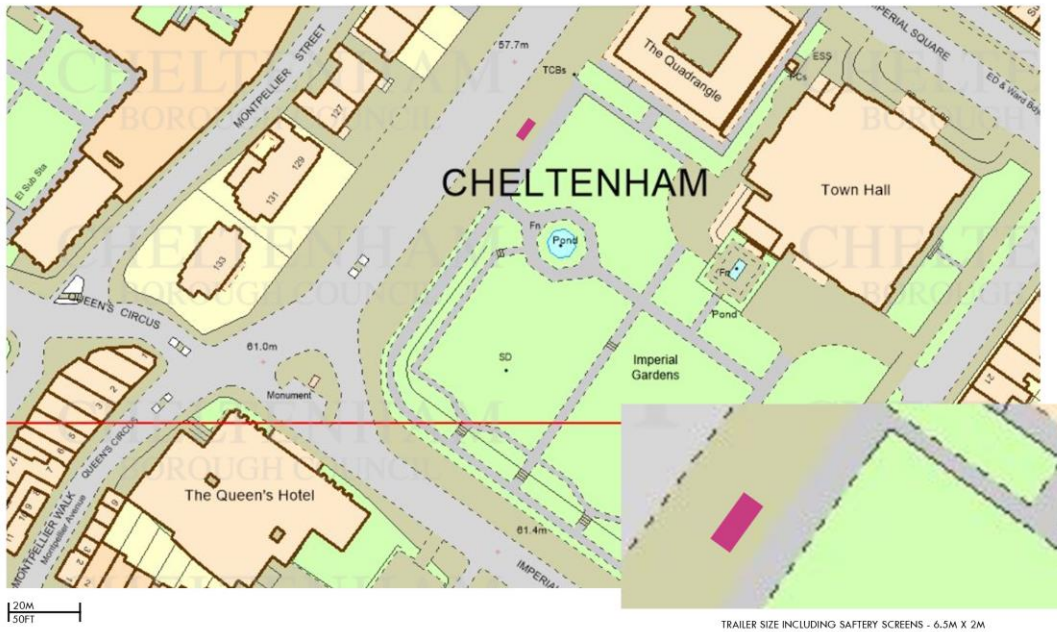

PROPOSED LOCATION FOR MOOLICIOUS TRAILER - IMPERIAL GARDENS

1:100 SCALE PLAN - MOOLICIOUS TRAILER LOCATION - IMPERIAL GARDENS

* PLEASE NOTE:
THE GENERATOR AND REFUSE BIN WILL BE LOCATED ON A PLATFORM ABOVE AND 'HIDING' THE TRAILER TOW ARM. THIS WILL ERADICATE ANY TRIP HAZRD PREVIOUSLY MENTIONED IN THE PRE-APPLICATION