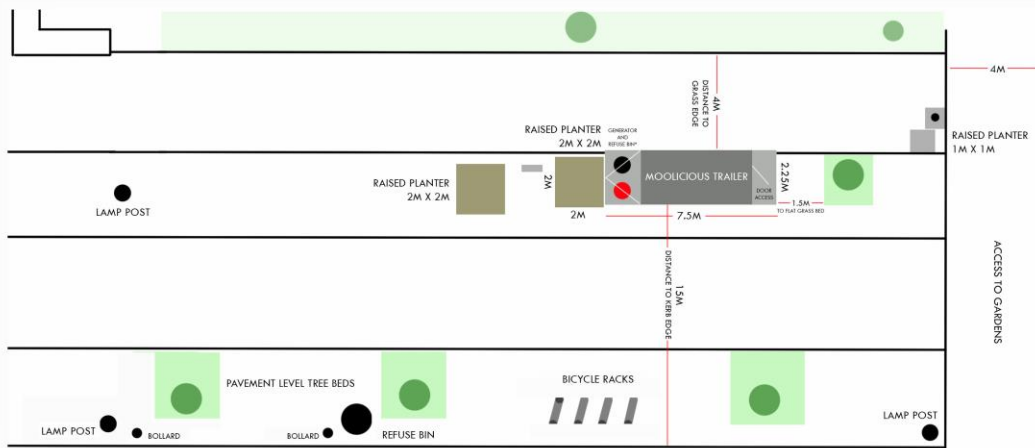

PROPOSED LOCATION FOR MOOLICIOUS TRAILER - IMPERIAL GARDENS

1:100 SCALE PLAN - MOOLICIOUS TRAILER LOCATION - IMPERIAL GARDENS

* PLEASE NOTE:
THE GENERATOR AND REFUSE BIN WILL BE LOCATED ON A PLATFORM ABOVE AND 'HIDING' THE TRAILER TOW ARM. THIS WILL ERADICATE ANY TRIP HAZRD PREVIOUSLY MENTIONED IN THE PRE-APPLICATION